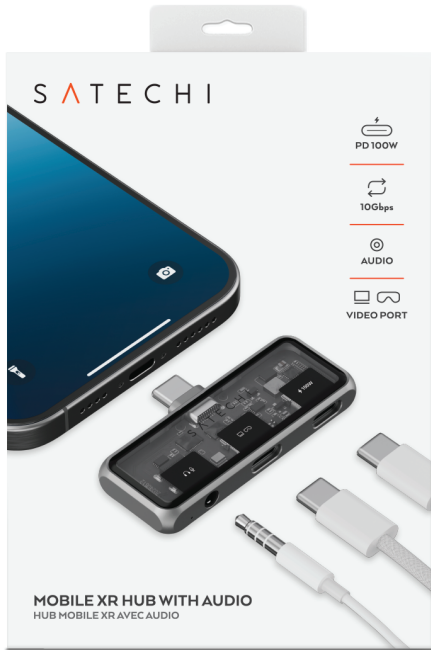

## FOR THE AUDIO VERSION

Embrace the full potential of XR technology with a reliable, efficient connection for your XR glasses. With data transfer speeds up to 10Gbps, professional-grade power delivery up to 100W, and a high-quality 3.5mm audio port that supports both input and output, the Mobile XR Hub with Audio boasts everything you need to take your XR experience to the next level. Compact and lightweight, its sleek, transparent design features impact-resistant tempered glass and an extended USB-C connector for seamless use with devices in cases.

## FEATURES

-  Support XR Glasses
-  Fast Transfer Speeds (10Gbps)
-  USB-C PD Port (100W)
-  3.5 mm Audio Jack
-  Compact Design

# PACKAGING

In the Box:

Mobile XR Hub with Audio and User Manual

Product Dimensions      61.5 x 23.5 x 8.8 mm  
2.4 x 0.9 x 0.35 in

Package Dimensions      90 x 20 x 140 mm  
Weight                      16.5g